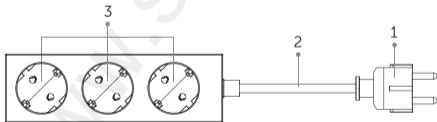

1. European plug
2. Cable
3. AC outputs

PRODUCT OPERATION

1. Make sure that the outlet and cable are not subject to mechanical damage and are located in a dry place. Route the cable so that it is not subjected to stress.
2. Insert the cable plug into a suitable socket with a voltage of up to 230V. Make sure the connection is secure and that the cable is not kinked.
3. Plug your electrical appliances into an AC outlet. The device supports power up to 3680W, which allows you to connect high-power devices.